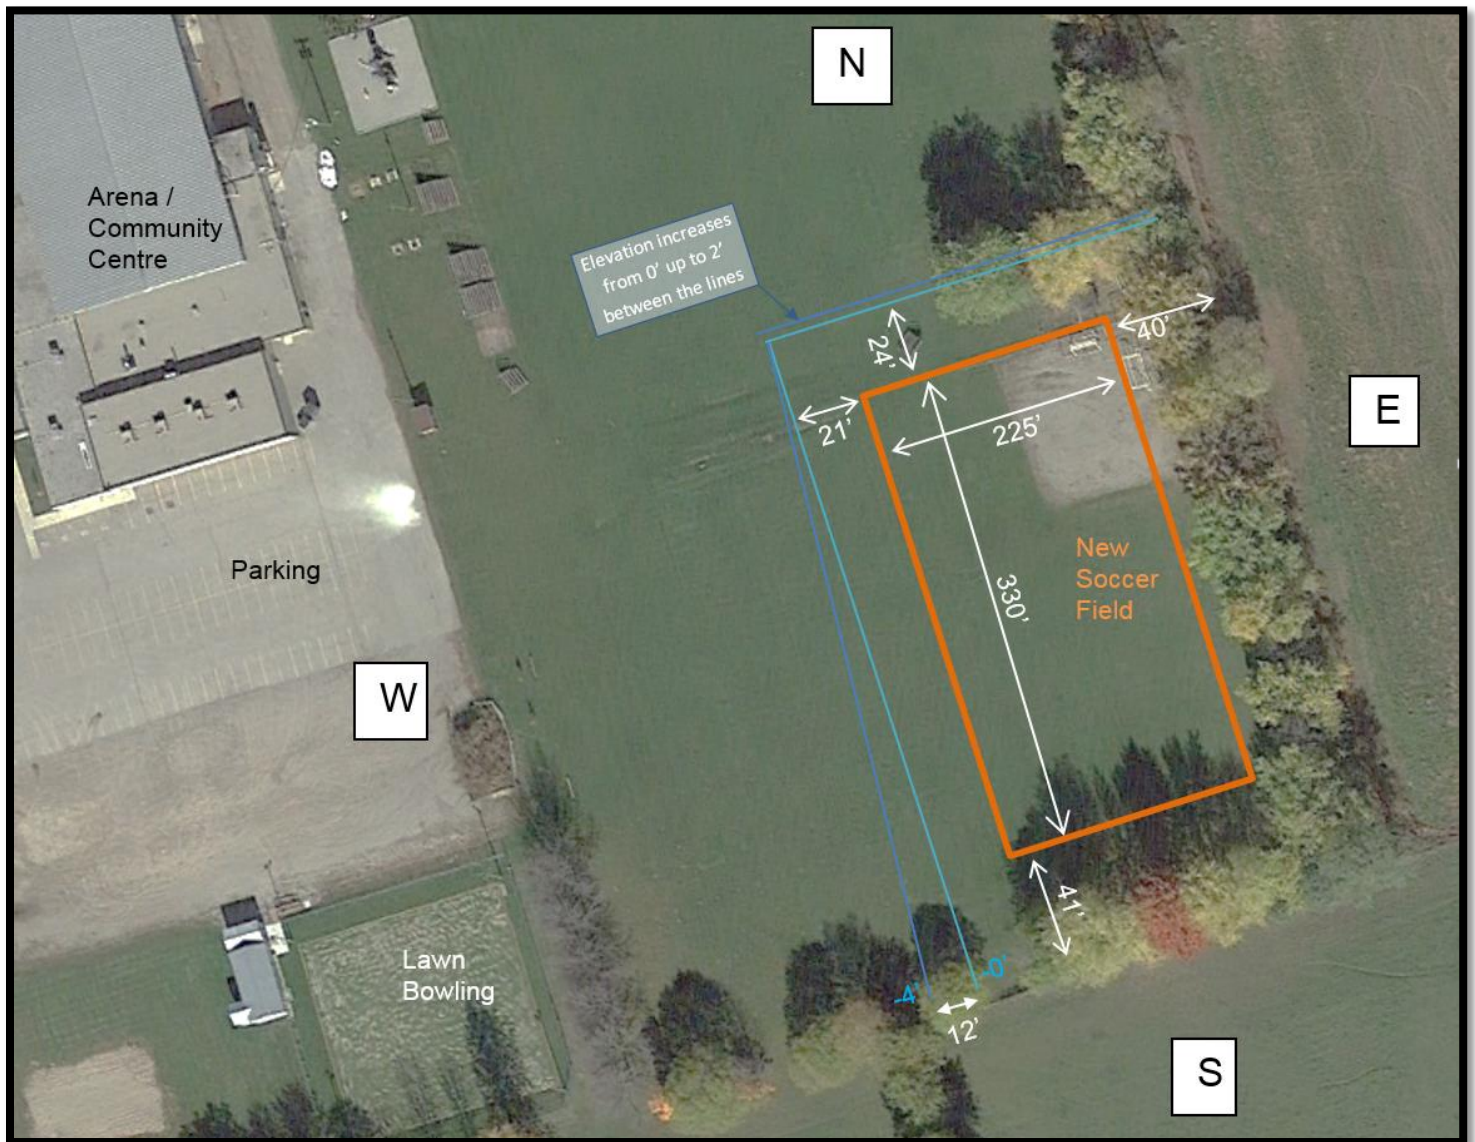

Embro Soccer Field 2017 – Estimated Dimensions of Soccer Field

The Township of Zorra, along with the Government of Canada, has invested funds, celebrating the 150th Anniversary, into the upgrade and improvement of available soccer fields in the Township. It was identified that Embro did not have dedicated space for soccer and thus a full-size soccer pitch is being constructed at the Embro Community Centre with anticipated completion in 2017.

The map below depicts the new field location and the estimated dimensions of the field and the surrounding area. As these grounds are utilized for a variety of events and activities, a document outlining the 'Guidelines for Sport Field Use' is available for anyone wishing more information on how their event can incorporate the soccer field into their plans.

Legend:

-  Perimeter of Soccer Pitch/Playing Surface
-  Point when elevation begins to change up/down from the playing surface to the natural elevation of existing landscape.
-  Point when elevation change ends to the natural elevation of the existing landscape.